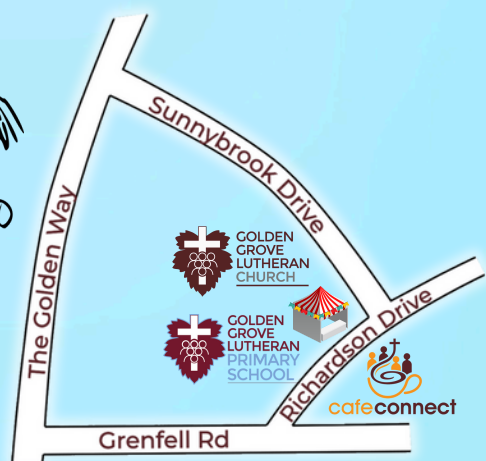

Community Fete

Sunday 20th October

10.30am to 3.00pm

Corner of Richardson Drive & Sunnybrook Drive, Wynn Vale
Presented by the Golden Grove Lutheran Community

- Games Room
- Devonshire Tea
- Entertainment
- Pony Rides
- Cake Stall
- Face Painting
- Market Stalls
- Food & More!!!